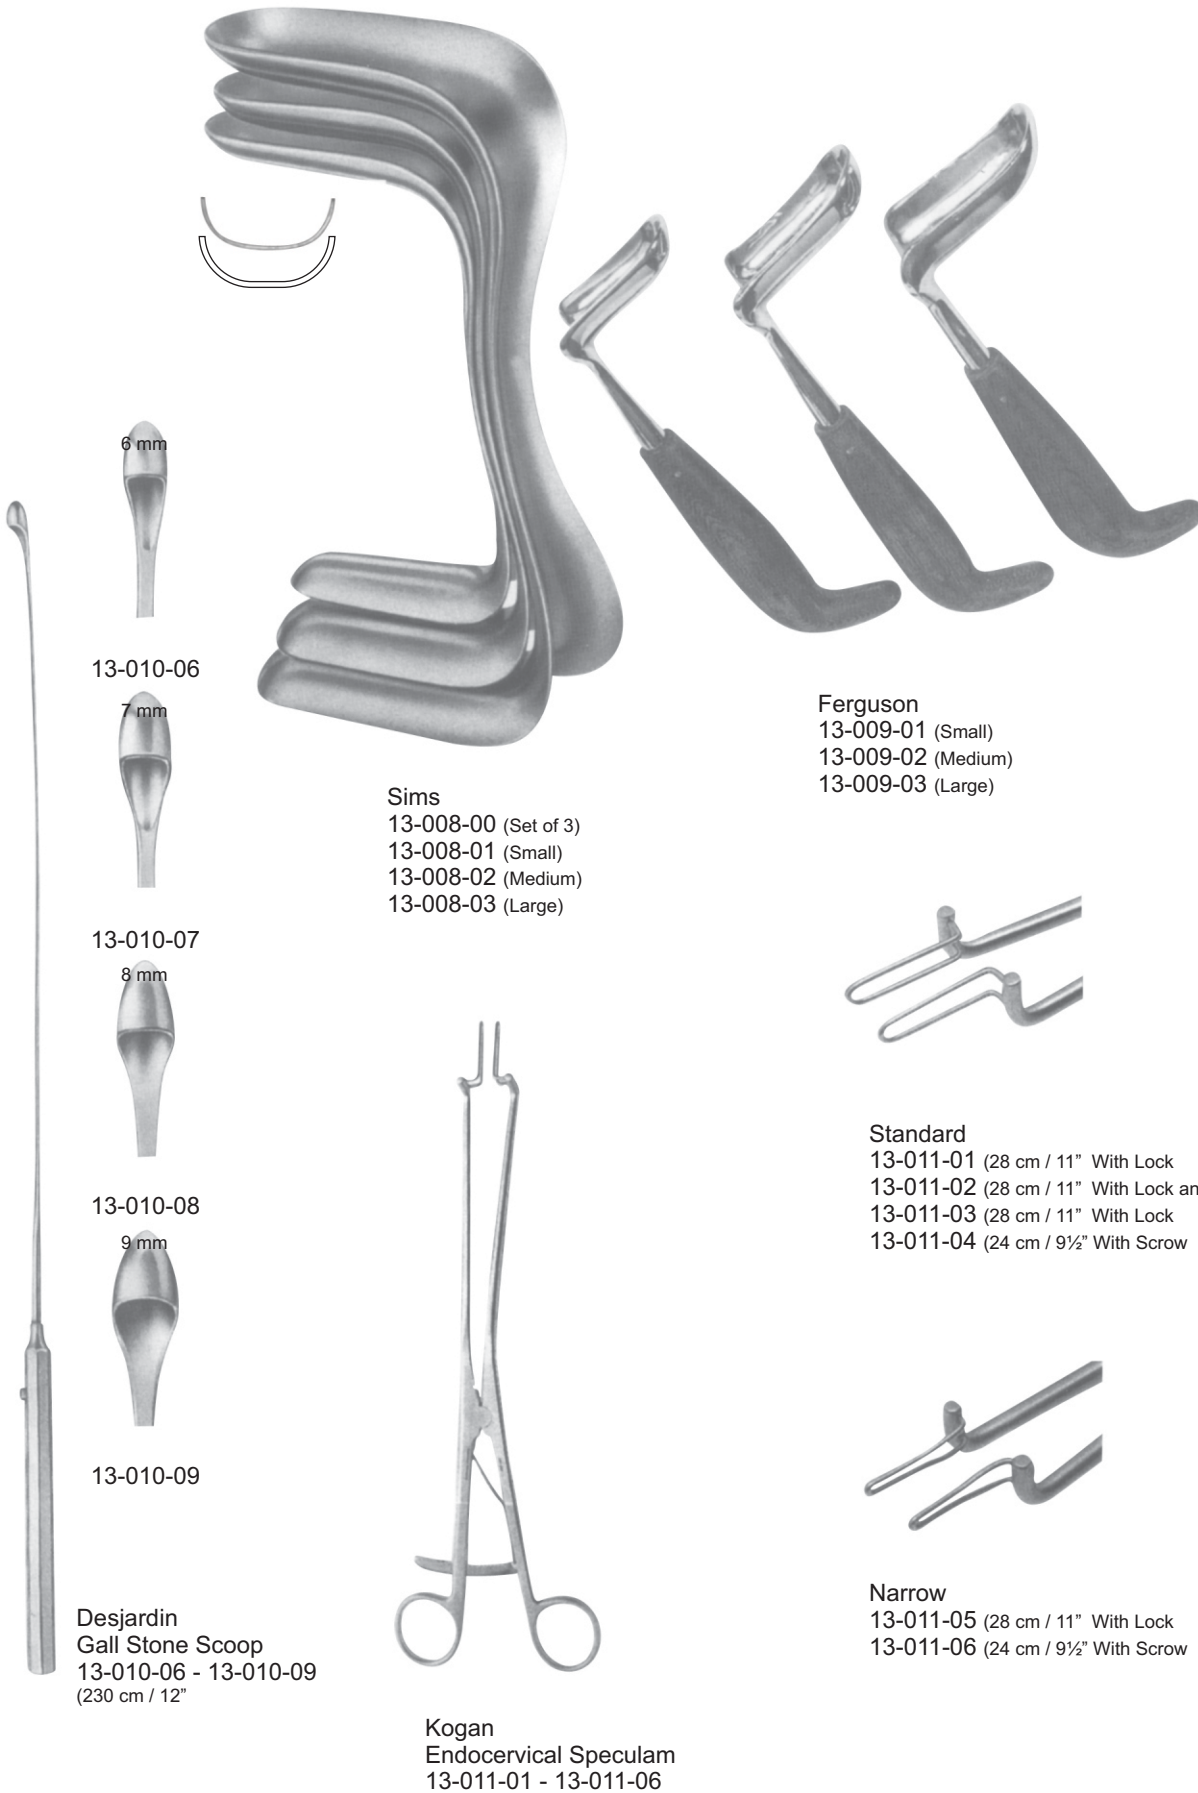

Sakurai's Black
13-007-00

Ferguson
13-009-01 (Small)
13-009-02 (Medium)
13-009-03 (Large)

Standard
13-011-01 (28 cm / 11" With Lock)
13-011-02 (28 cm / 11" With Lock angled shaft)
13-011-03 (28 cm / 11" With Lock)
13-011-04 (24 cm / 9½" With Screw)

6 mm
13-010-06

7 mm
13-010-07

8 mm
13-010-08

9 mm
13-010-09

Desjardin
Gall Stone Scoop
13-010-06 - 13-010-09
(230 cm / 12")

Sims
13-008-00 (Set of 3)
13-008-01 (Small)
13-008-02 (Medium)
13-008-03 (Large)