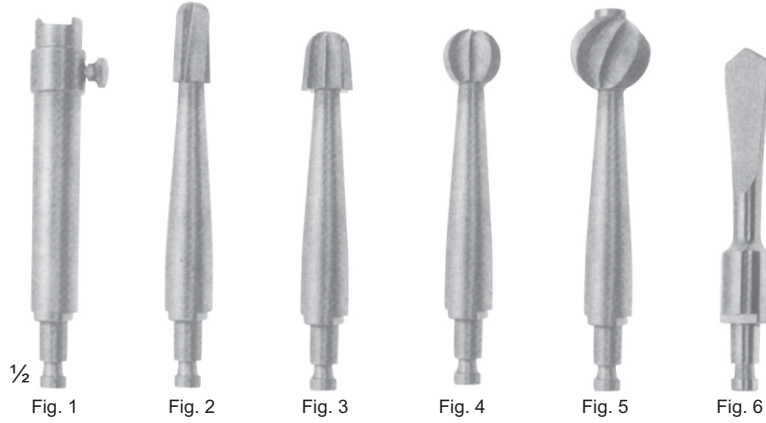

**Gouge for (Fiber Handle)**  
12-225-04 - 12-225-12  
23 cm / 9"

- 12-230-04 (04mm)
- 12-230-16 (06mm)
- 12-230-18 (08mm)
- 12-230-10 (10mm)
- 12-230-12 (12mm)

**Gouge for removing broken screw (Fiber Handle)**  
12-230-04 - 12-230-12  
23 cm / 9"

1/2

Screw Driver  
With Fibre handle  
12-233-25  
25 cm / 10"

1/2

Screw Driver  
With Fibre handle  
12-234-25  
25 cm / 10"

1/2

Screw Driver  
With Fibre handle  
12-235-25  
25 cm / 10"

Hudson

- 12-236-00 Set  
 12-236-01 1 Hand bone drill  
 12-236-02 1 Extension Piece Fig.1  
 12-236-03 1 Burr Ø 10mm Fig.2  
 12-236-04 1 Burr Ø 14mm Fig.3  
 12-236-05 1 Burr Ø 16mm Fig.4  
 12-236-06 1 Burr Ø 22mm Fig.5  
 12-236-07 1 Burr Ø 13mm Fig.6

12-237-00  
28 cm / 11"

Cock Screw  
12-238-18  
18 cm / 7"

Parthes  
12-239-22  
22 cm / 8 3/4"

140 gm

Mellet, Removable Discs  
12-240-25  
25cm / 7 1/4"

185 gm

Mellet, Removable Discs  
12-241-20  
20cm / 8"