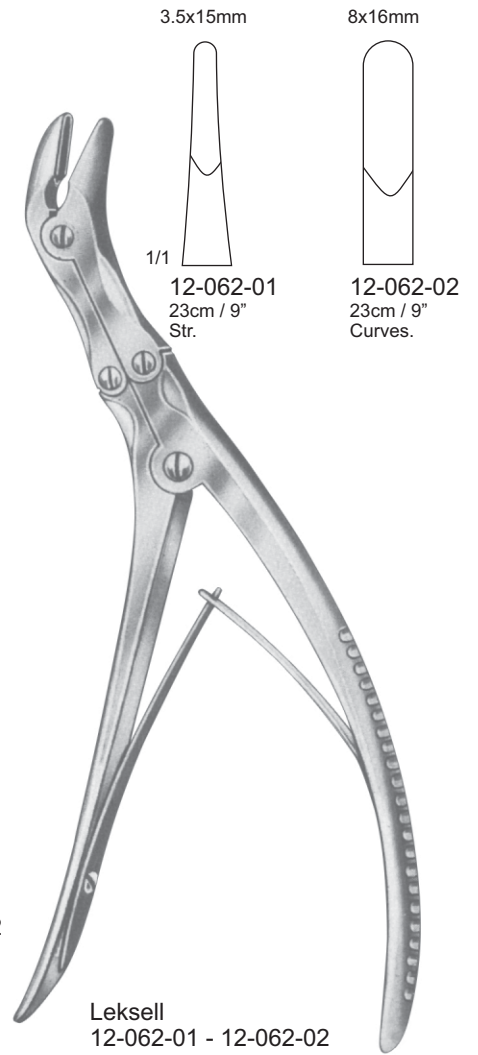

Echlin (Duckbill)  
12-047-01 - 12-047-03

12-047-01

12-047-02

12-047-03

- 12-048-03 (19 cm / 7½" - 3mm bite)
- 12-049-03 (19 cm / 7½" - 4mm bite)
- 12-050-03 (24 cm / 9½" - 3mm bite)
- 12-051-03 (24 cm / 9½" - 4mm bite)

- 12-052-03 (19 cm / 7½" - 3mm bite)
- 12-053-03 (19 cm / 7½" - 4mm bite)
- 12-054-03 (24 cm / 9½" - 3mm bite)
- 12-055-03 (24 cm / 9½" - 4mm bite)

- 12-056-03 (19 cm / 7½" - 3mm bite)
- 12-057-03 (19 cm / 7½" - 4mm bite)
- 12-058-03 (24 cm / 9½" - 3mm bite)
- 12-059-03 (24 cm / 9½" - 4mm bite)