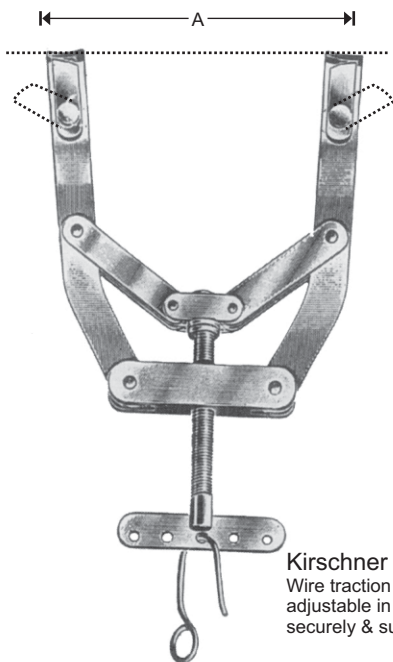

A	B
12-073-01	max 105mm	80 ~ 95mm
12-073-02	max 160mm	90 ~ 120mm
12-073-03	max 200mm	440 ~ 170mm

Kirschner
Wire traction bows, modified,
adjustable in width, holds wire
securely & surely, with 1 hook