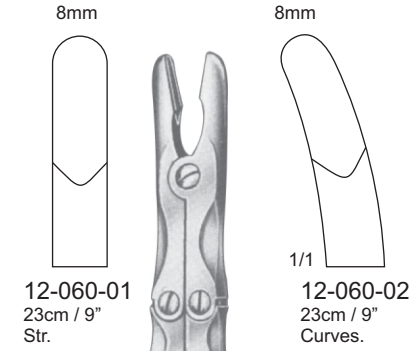

Stille  
12-044-21 - 12-045-26

12-044-21  
21cm / 8 3/4"  
Str.

12-045-21  
21cm / 8 3/4"  
Curved.

12-044-26  
26cm / 10 1/4"  
Str.

12-045-26  
26cm / 10 1/4"  
Curved.

Stille-Luer (Duckbill)  
12-046-23  
23cm / 9"

Echlin (Duckbill)  
12-047-01 - 12-047-03

12-047-01

12-047-02

12-047-03

- 12-048-03 (19 cm / 7½" - 3mm bite)
- 12-049-03 (19 cm / 7½" - 4mm bite)
- 12-050-03 (24 cm / 9½" - 3mm bite)
- 12-051-03 (24 cm / 9½" - 4mm bite)

- 12-052-03 (19 cm / 7½" - 3mm bite)
- 12-053-03 (19 cm / 7½" - 4mm bite)
- 12-054-03 (24 cm / 9½" - 3mm bite)
- 12-055-03 (24 cm / 9½" - 4mm bite)

- 12-056-03 (19 cm / 7½" - 3mm bite)
- 12-057-03 (19 cm / 7½" - 4mm bite)
- 12-058-03 (24 cm / 9½" - 3mm bite)
- 12-059-03 (24 cm / 9½" - 4mm bite)