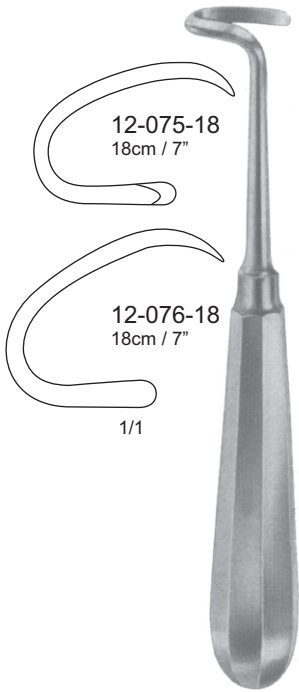

12-065-19 19cm / 7½"  
12-066-19 19cm / 7½"  
Ruskin-Liston  
12-065-19 - 12-066-19

Bohler  
12-067-15 - 12-068-15

Stille-Horsley  
12-069-27  
27 cm / 10¾"

Stille-Horsley  
12-070-26  
26 cm / 10¼"

**Stille-Liston**  
12-071-26  
26cm / 10 1/4"

**Semb**  
12-071-23  
23cm / 9"

**Steinmann Traction Bow**  
12-072-01 90x90 mm  
12-072-02 110x210 mm  
12-072-03 150x210 mm  
A B

	A	B
12-073-01	max 105mm	80 ~ 95mm
12-073-02	max 160mm	90 ~ 120mm
12-073-03	max 200mm	440 ~ 170mm

**Kirschner**  
Wire traction bows, modified,  
adjustable in width, holds wire  
securely & surely, with 1 hook

**12-074-01**  
Traction hook  
Large

**12-074-02**  
Traction hook  
Small

12-075-18  
18cm / 7"