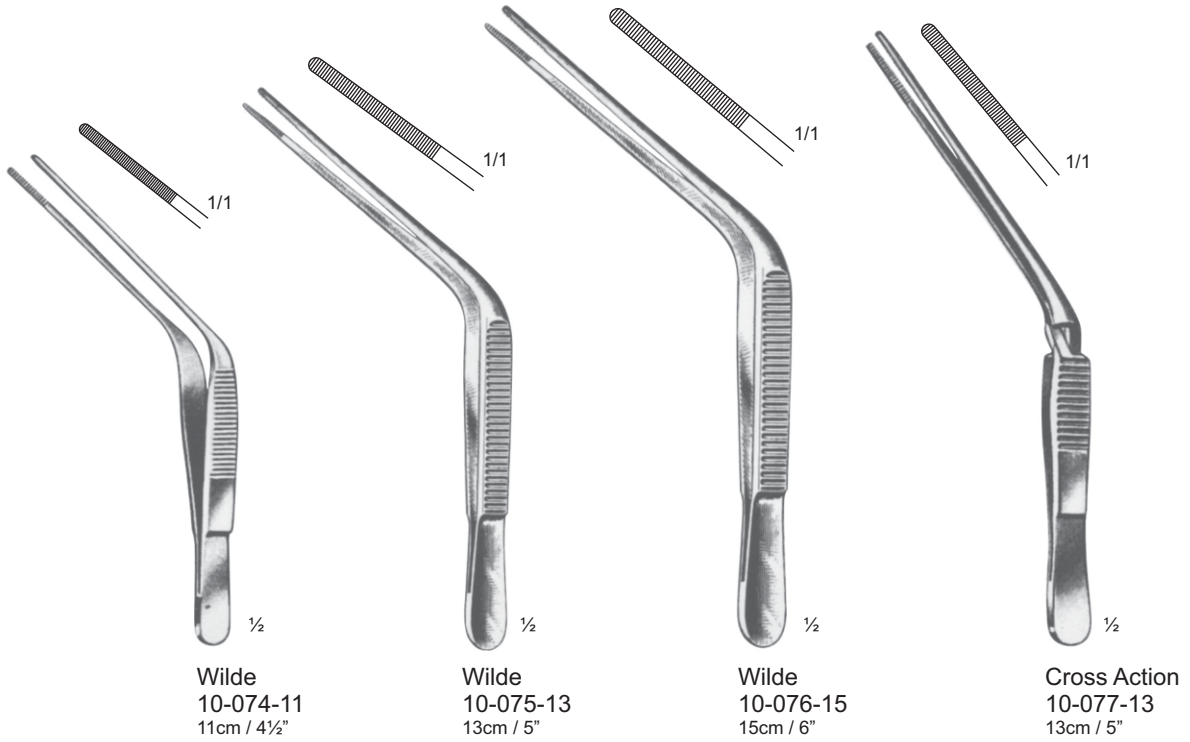

Sexton
10-060-17
17 cm / 6¾"

Gerzog-Sexton
10-061-17
17 cm / 6¾"

Politzer
10-062-16
16 cm / 6½"

Politzer
10-063-16
16.5 cm / 6½"

Politzer
10-064-16
16.5 cm / 6½"

Lucae
10-065-18
18 cm / 7¼"

Lucae
10-066-18
18 cm / 7¼"

Metal-Alloy
10-067-10
c128

Metal-Alloy
10-068-11
c256

Metal-Alloy
10-069-12
c512

Metal-Alloy
10-070-13
c1024

Metal-Alloy
10-071-14
c2048

10-072-00

Tuning Folk Set of 5
10-073-00

10-088-01 - 10-088-04
8cm / 3 1/4"

Bellucci
10-089-01 - 10-089-04
8cm / 3 1/4"

House-Dieter
10-090-01 - 10-090-02
8cm / 3 1/4"

House-Dieter
10-091-01 - 10-091-02
8cm / 3 1/4"

1/1

1/2

Ochsner
10-094-01 Ø4.5mm
10-094-02 Ø5.5mm
10-094-03 Ø6.5mm
10-094-04 Ø7.5mm