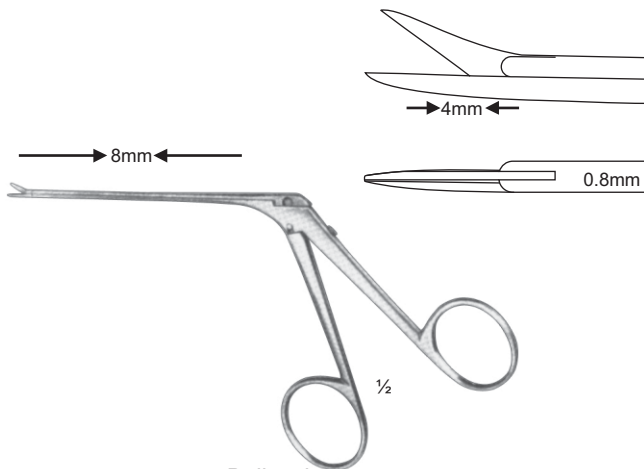

Sexton
10-060-17
17 cm / 6¾"

Gerzog-Sexton
10-061-17
17 cm / 6¾"

Politzer
10-062-16
16 cm / 6½"

Politzer
10-063-16
16.5 cm / 6½"

Politzer
10-064-16
16.5 cm / 6½"

Lucae
10-065-18
18 cm / 7¼"

Lucae
10-066-18
18 cm / 7¼"

Metal-Alloy
10-067-10
c128

Metal-Alloy
10-068-11
c256

Metal-Alloy
10-069-12
c512

Metal-Alloy
10-070-13
c1024

Metal-Alloy
10-071-14
c2048

10-072-00

Tuning Folk Set of 5
10-073-00

10-088-01 - 10-088-04
8cm / 3 1/4"

Bellucci
10-089-01 - 10-089-04
8cm / 3 1/4"

House-Dieter
10-090-01 - 10-090-02
8cm / 3 1/4"

House-Dieter
10-091-01 - 10-091-02
8cm / 3 1/4"

1/1

1/2

Ochsner
10-094-01 Ø4.5mm
10-094-02 Ø5.5mm
10-094-03 Ø6.5mm
10-094-04 Ø7.5mm