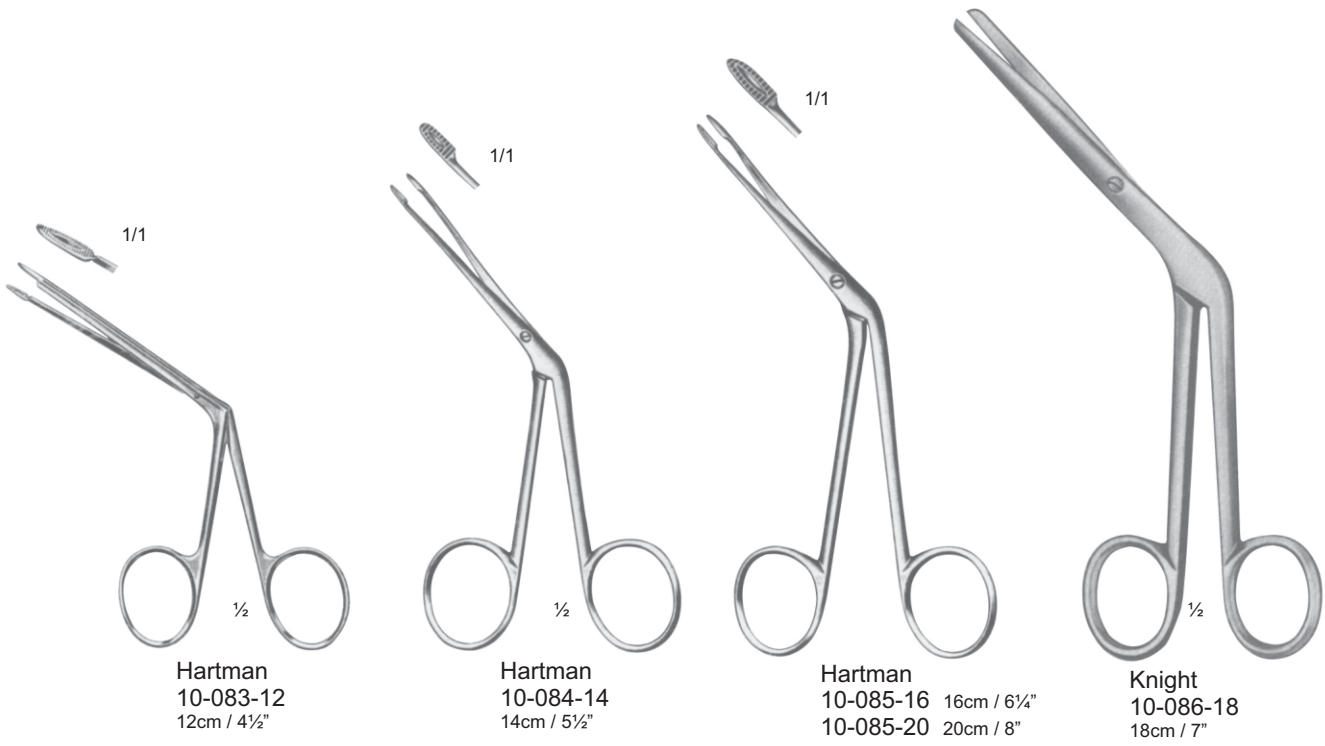

Sexton
10-060-17
17 cm / 6¾"

Gerzog-Sexton
10-061-17
17 cm / 6¾"

Politzer
10-062-16
16 cm / 6½"

Politzer
10-063-16
16.5 cm / 6½"

Politzer
10-064-16
16.5 cm / 6½"

Lucae
10-065-18
18 cm / 7¼"

Lucae
10-066-18
18 cm / 7¼"

Metal-Alloy
10-067-10
c128

Metal-Alloy
10-068-11
c256

Metal-Alloy
10-069-12
c512

Metal-Alloy
10-070-13
c1024

Metal-Alloy
10-071-14
c2048

10-072-00

Tuning Folk Set of 5
10-073-00

10-088-01 - 10-088-04
8cm / 3 1/4"

Bellucci
10-089-01 - 10-089-04
8cm / 3 1/4"

House-Dieter
10-090-01 - 10-090-02
8cm / 3 1/4"

House-Dieter
10-091-01 - 10-091-02
8cm / 3 1/4"

1/1

1/2

Ochsner
10-094-01 Ø4.5mm
10-094-02 Ø5.5mm
10-094-03 Ø6.5mm
10-094-04 Ø7.5mm