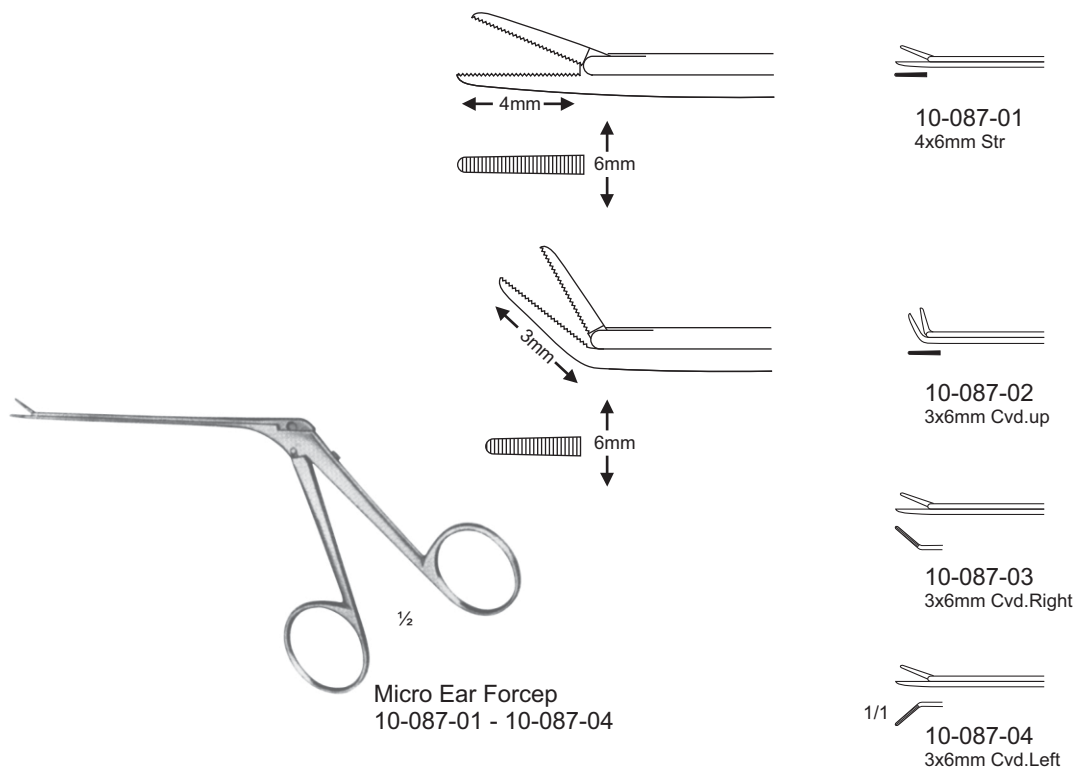

Sexton
10-060-17
17 cm / 6¾"

Gerzog-Sexton
10-061-17
17 cm / 6¾"

Politzer
10-062-16
16 cm / 6½"

Politzer
10-063-16
16.5 cm / 6½"

Politzer
10-064-16
16.5 cm / 6½"

Lucae
10-065-18
18 cm / 7¼"

Lucae
10-066-18
18 cm / 7¼"

Metal-Alloy
10-067-10
c128

Metal-Alloy
10-068-11
c256

Metal-Alloy
10-069-12
c512

Metal-Alloy
10-070-13
c1024

Metal-Alloy
10-071-14
c2048

10-072-00

Tuning Folk Set of 5
10-073-00

10-088-01 - 10-088-04
8cm / 3 1/4"

Bellucci
10-089-01 - 10-089-04
8cm / 3 1/4"

House-Dieter
10-090-01 - 10-090-02
8cm / 3 1/4"

House-Dieter
10-091-01 - 10-091-02
8cm / 3 1/4"

1/1

1/2

Ochsner
10-094-01 Ø4.5mm
10-094-02 Ø5.5mm
10-094-03 Ø6.5mm
10-094-04 Ø7.5mm