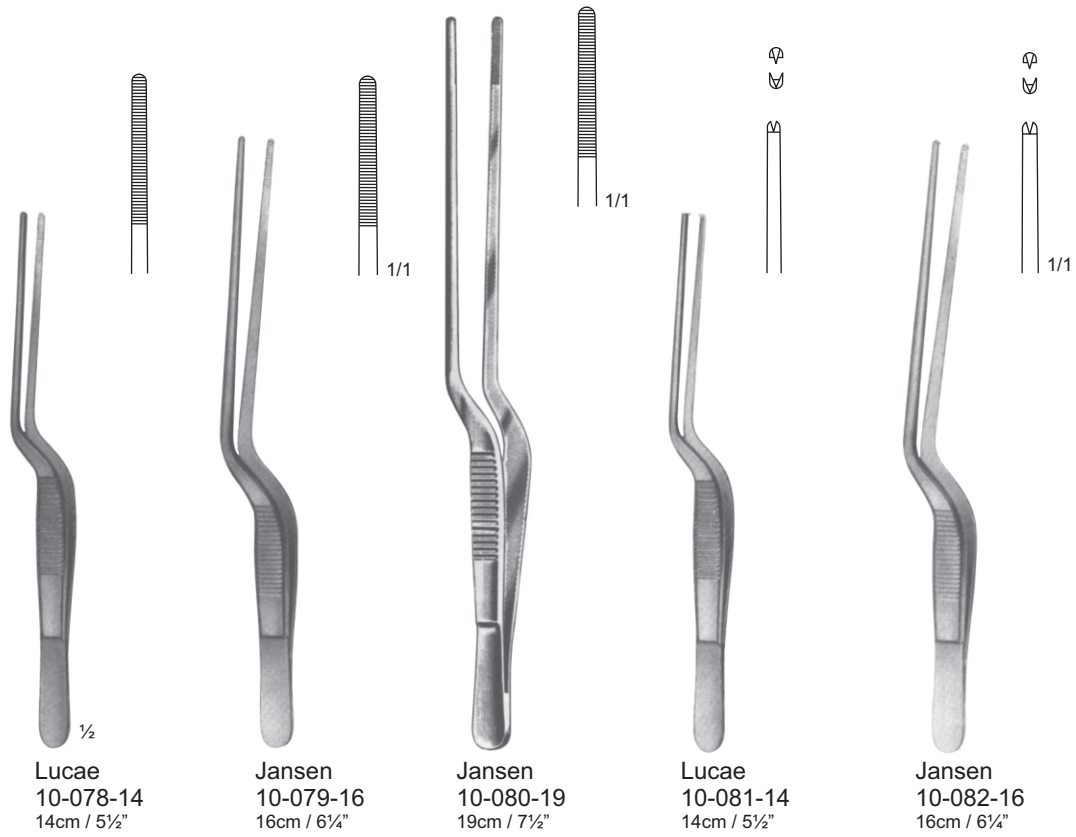

Sexton
10-060-17
17 cm / 6¾"

Gerzog-Sexton
10-061-17
17 cm / 6¾"

Politzer
10-062-16
16 cm / 6½"

Politzer
10-063-16
16.5 cm / 6½"

Politzer
10-064-16
16.5 cm / 6½"

Lucae
10-065-18
18 cm / 7¼"

Lucae
10-066-18
18 cm / 7¼"

Metal-Alloy
10-067-10
c128

Metal-Alloy
10-068-11
c256

Metal-Alloy
10-069-12
c512

Metal-Alloy
10-070-13
c1024

Metal-Alloy
10-071-14
c2048

10-072-00

Tuning Folk Set of 5
10-073-00

10-088-01 - 10-088-04
8cm / 3 1/4"

Bellucci
10-089-01 - 10-089-04
8cm / 3 1/4"

House-Dieter
10-090-01 - 10-090-02
8cm / 3 1/4"

House-Dieter
10-091-01 - 10-091-02
8cm / 3 1/4"

1/1

1/2

Ochsner
10-094-01 Ø4.5mm
10-094-02 Ø5.5mm
10-094-03 Ø6.5mm
10-094-04 Ø7.5mm

1/1

10-095-02 Ø2mm
10-095-03 Ø3mm
10-095-04 Ø4mm

10-096-01 #1
10-096-02 #2
10-096-03 #3
10-096-04 #4

Randall
10-093-10
240mm / 9 3/4"

Novak-Schoeckaert
10-095-02 - 10-095-04
240mm / 9 3/8"

→ Luer Lock

1/2

Adson Str
10-097-01
21cm / 8 1/4"