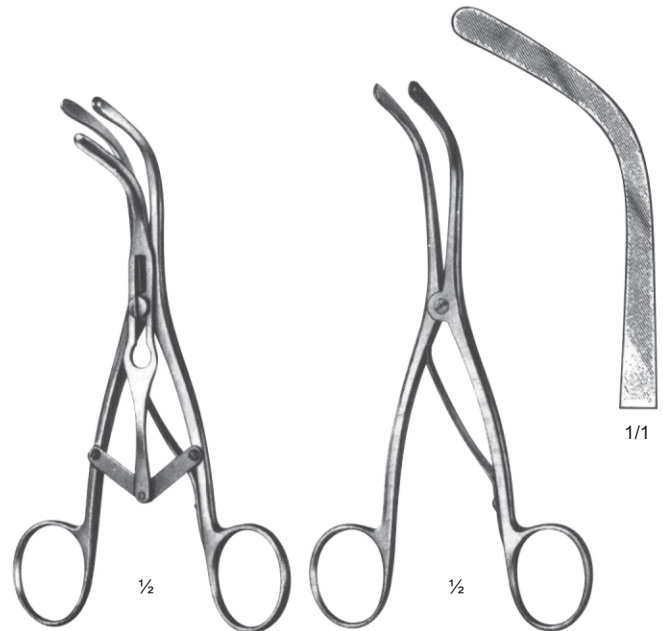

www.krnano.com

이비인후과

ENT INSTRUMENTS

Page 168 - 190

- Laryngeal Mirror**
10-001-08 8mm
10-001-10 10mm
10-001-12 12mm
10-001-14 14mm
10-001-16 16mm
10-001-18 18mm
10-001-20 20mm
10-001-22 22mm
10-001-24 24mm
10-001-26 26mm
10-001-28 28mm
10-001-30 30mm

- Laryngeal Mirror**
10-002-08 8mm
10-002-10 10mm
10-002-12 12mm
10-002-14 14mm
10-002-16 16mm
10-002-18 18mm
10-002-20 20mm
10-002-22 22mm
10-002-24 24mm
10-002-26 26mm
10-002-28 28mm
10-002-30 30mm

Hartmann
10-003-13 - 10-003-17

Coakley
10-004-01 - 10-004-06
17 cm / 6 1/4"

Labarde
10-005-14
14 cm / 5 1/2"

Trousseau
10-006-14
14 cm / 5 1/2"

White
10-007-18 18 cm / 7"
10-007-23 23 cm / 9"

Schnidt
10-008-01 - 10-008-02
19 cm / 7½"

Schnidt
10-009-01 - 10-009-02
19 cm / 7½"