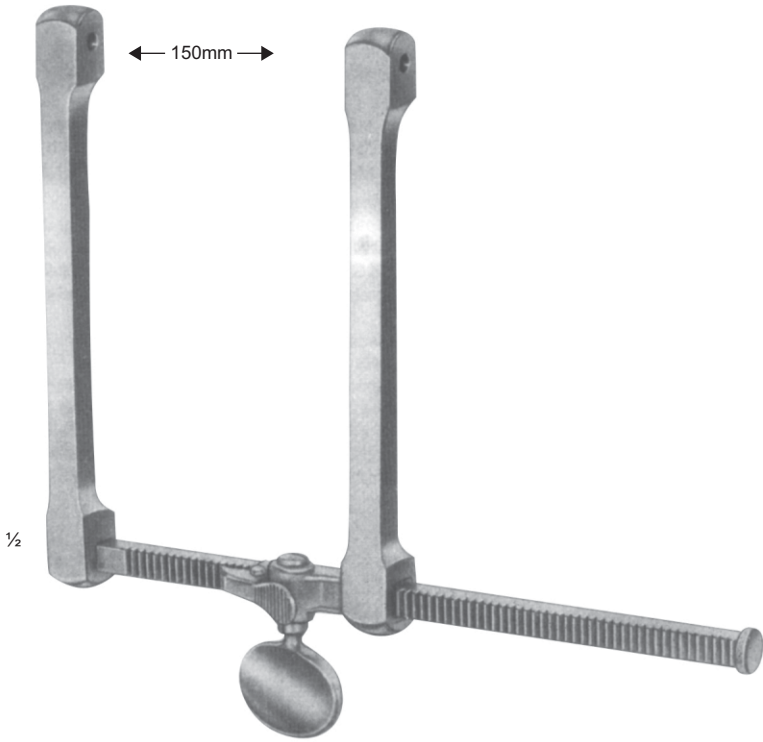

09-055-03
Sharp

09-055-04
Sharp

Baby Collin
09-056-00

Spare Blade

Collin
09-057-00

Beckmann-Eaton
09-058-32
32 cm / 12½"

Collin	Lateral	Central
09-059-00	30x60mm	38x55
09-060-00	38x80mm	50x75

Gosset
09-061-00

Balfour (Central Blade Only)
09-062-01 45x80mm
09-062-02 70x85mm

Balfour
09-062-00

Scoville Frame only
09-065-00

Scoville
09-065-01
50mm / 2"

Scoville
09-065-05 60x25mm
09-065-06 64x50mm
09-065-07 88x25mm