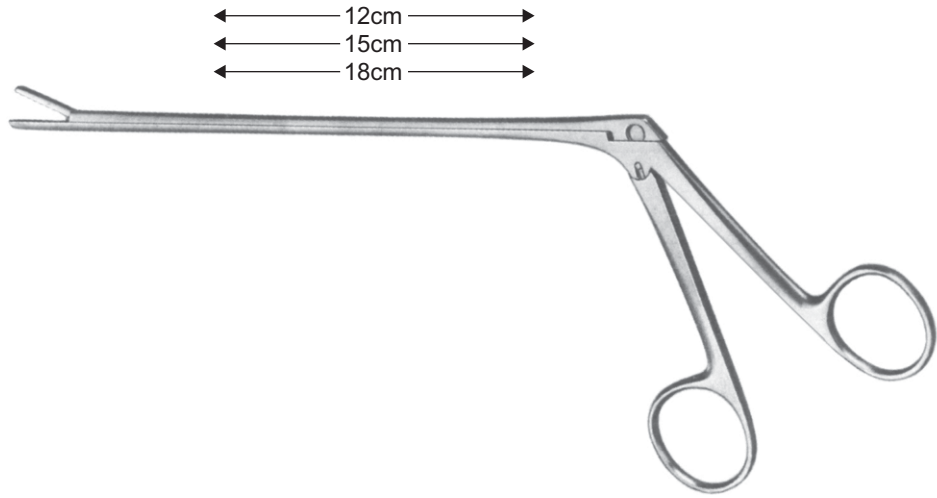

[www.krnano.com](http://www.krnano.com)

신경외과

**NEURO SURGERY**

**Page 132 - 142**

**Cushing**  
2 mm  
1/1

2x10 mm

08-001-12 12 cm  
08-001-15 15 cm  
08-001-18 18 cm  
Str.

2x10 mm / 45°

08-002-12 12 cm  
08-002-15 15 cm  
08-002-18 18 cm  
Upward

2x10 mm / 45°

08-003-12 12 cm  
08-003-15 15 cm  
08-003-18 18 cm  
Downward

**Love Gruenwald**  
3 mm  
1/1

3x10 mm

08-004-12 12 cm  
08-004-15 15 cm  
08-004-18 18 cm

3x10 mm / 45°

08-005-12 12 cm  
08-005-15 15 cm  
08-005-18 18 cm

3x10 mm / 45°

08-006-12 12 cm  
08-006-15 15 cm  
08-006-18 18 cm

**Spurling**  
4 mm  
1/1

4x10 mm

08-007-12 12 cm  
08-007-15 15 cm  
08-007-18 18 cm

Love Retractor  
08-037-00  
20 cm / 8"

Love Retractor  
08-037-45  
20 cm / 8"

Love Retractor  
08-037-90  
20 cm / 8"

Freer  
08-038-18  
18 cm / 7"

Cushing  
08-039-01 - 08-039-03  
19 cm / 7½"

08-039-01  
Str