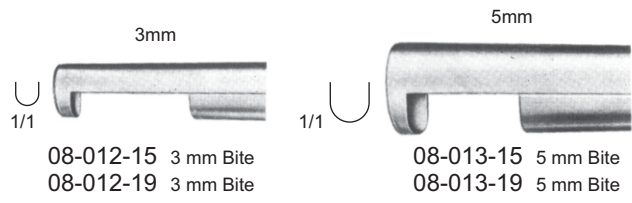

3x10 mm / 45°

08-005-12 12 cm  
08-005-15 15 cm  
08-005-18 18 cm

3x10 mm / 45°

08-006-12 12 cm  
08-006-15 15 cm  
08-006-18 18 cm

**Spurling**  
4 mm  
1/1

4x10 mm

08-007-12 12 cm  
08-007-15 15 cm  
08-007-18 18 cm

4x10 mm / 45°

08-008-12 12 cm  
08-008-15 15 cm  
08-008-18 18 cm

4x10 mm / 45°

08-009-12 12 cm  
08-009-15 15 cm  
08-009-18 18 cm

08-010-15 3 mm Bite  
08-010-19 3 mm Bite

08-011-15 5 mm Bite  
08-011-19 5 mm Bite

Colclough 15 cm / 6" Shaft  
08-010-15 3 mm Bite  
08-011-15 5 mm Bite

Colclough 19 cm / 7½" Shaft  
08-010-19 3 mm Bite  
08-011-19 5 mm Bite

Colclough 15 cm / 6" Shaft  
08-012-15 3 mm Bite  
08-013-15 5 mm Bite