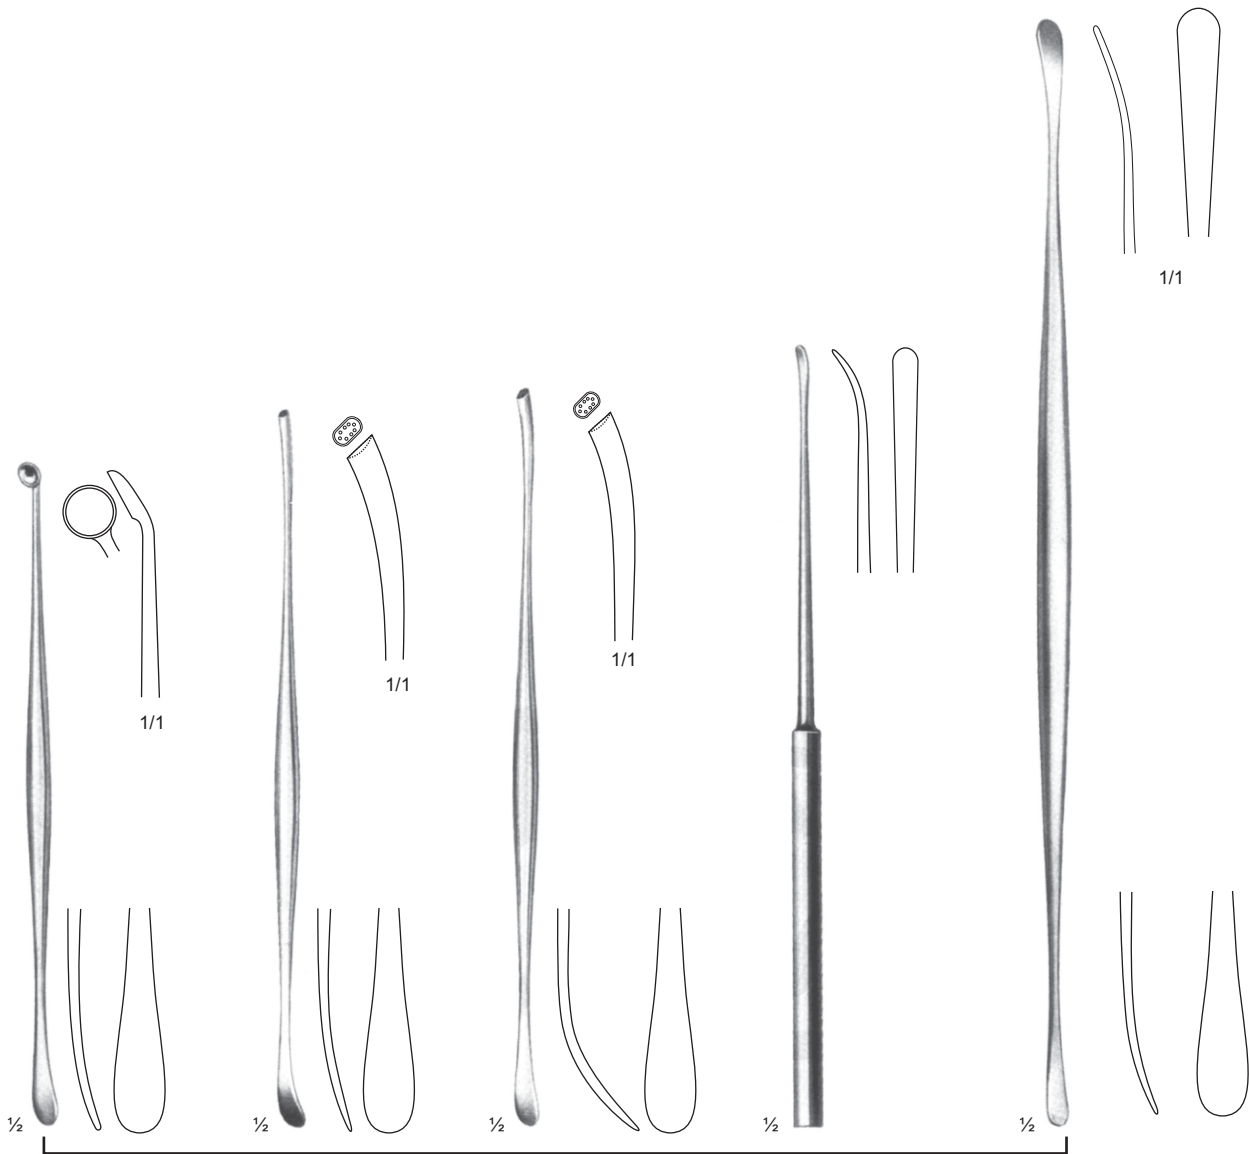

08-035-02

08-035-03

08-035-04

08-036-01  
18 cm / 7"

08-036-02  
19 cm / 7 3/4"

Penfield  
08-036-03  
19 cm / 7 3/4"

08-036-04  
20 cm / 8"

08-036-05  
28 cm / 11 1/2"

Love Retractor  
08-037-00  
20 cm / 8"

Love Retractor  
08-037-45  
20 cm / 8"

Love Retractor  
08-037-90  
20 cm / 8"

Freer  
08-038-18  
18 cm / 7"

Cushing  
08-039-01 - 08-039-03  
19 cm / 7½"

08-039-01  
Str

1/1  
08-043-02  
Blunt

**Graefe**  
08-044-01 - 08-044-04  
16 cm / 6 1/4"

1/1  
08-044-01

1/1  
08-044-02

1/1  
08-044-03

1/1  
08-044-04

**O'Connor**  
08-045-16  
16 cm / 6 1/4"

1/1  
08-045-16

1/1  
08-047-04  
Sharp

08-048-04  
Blunt

**Desmarres**  
08-049-01 - 08-049-06  
16 cm / 6 1/4"

08-049-01

08-049-03

08-049-05

08-049-02

08-049-04