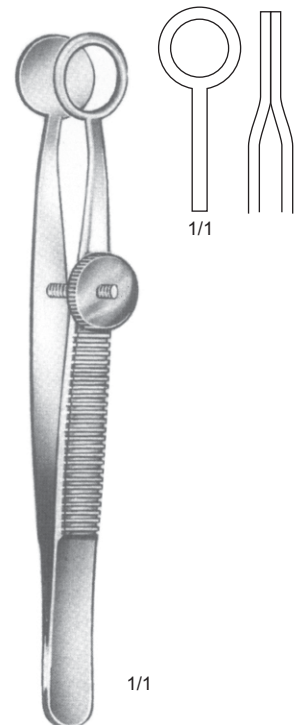

Desmarres
9 cm / 3½

20mm
1/1
06-008-09

25mm
06-009-09

30mm
06-010-09

Lambert
9.5 cm / 3½
06-011-09

1/2

Bishop-Harmon
06-012-09 - 06-015-09
8.5cm / 3 1/2"

1/1

Tip 0.6 cm

1/1

06-028-18 18 cm / 7"
06-028-23 23 cm / 9"

1/1

06-029-12 12 cm / 4¾"
06-029-15 15 cm / 6"

1/1

06-029-18 18 cm / 7"
06-029-23 23 cm / 9"

Rhoton
18 cm / 7"